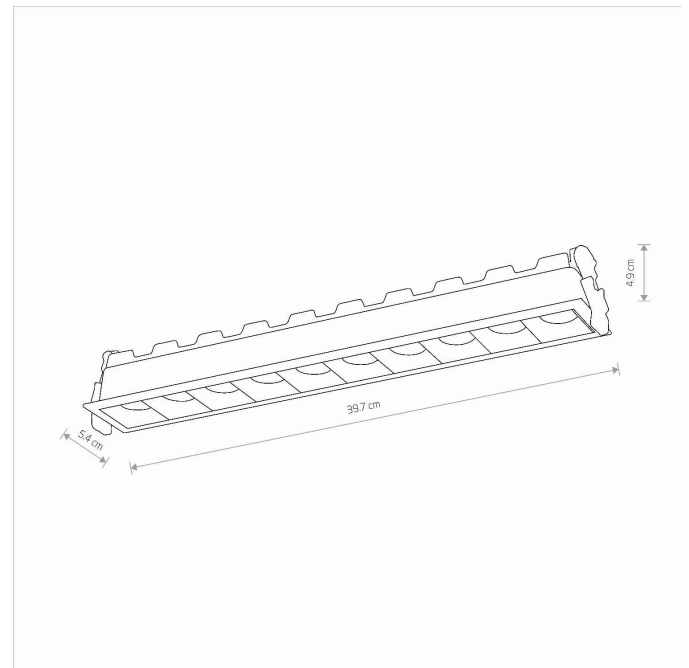

LUMINAIRE MODEL

MIDI LED RECESSED
10063

CATALOGUE GROUP
COUNTRY OF ORIGIN

—
MADE IN P.R.C.

LIGHT SOURCE **LED**
 LIGHT SOURCES TYPE **Integrated**
 MAXIMUM WATTAGE **40W**
 NUMBER OF LIGHT SOURCES **10**
 IP **IP20**
Interior use
 LIFETIME **30000h**

THIS PRODUCT 10063 CONTAINS A LIGHT SOURCE 10514 OF ENERGY EFFICIENCY CLASS: F

PACKAGE DIMENSIONS (L/W/H) **—/—/—**

NET/GROSS WEIGHT **—/—**

LEADING/SUPPLEMENTARY COLOR **Black**

MATERIALS **Painted aluminum**

STYLE **Modern**

ELECTRICAL SECURITY CLASS **II**

POWER SUPPLY **220-230V/50/60Hz**

DIMENSIONS

5 903139100632

Item No.	POWER	COLOR TEMP	LUMEN	BEAM ANGLE	CRI	IP	LED BRAND	DRIVER BRAND	LIFETIME	WARRANTY
10063	40W	3000K	3300lm	36°	>90	IP20	—	—	30000h	—