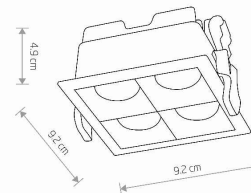

LUMINAIRE MODEL **MIDI LED RECESSED 10064** CATALOGUE GROUP **—**
COUNTRY OF ORIGIN **MADE IN P.R.C.**

LIGHT SOURCE **LED**
LIGHT SOURCES TYPE **Integrated**
MAXIMUM WATTAGE **16W**
NUMBER OF LIGHT SOURCES **4**
IP **IP20**
Interior use
LIFETIME **30000h**

THIS PRODUCT 10064 CONTAINS A LIGHT SOURCE 10515 OF ENERGY EFFICIENCY CLASS: F

PACKAGE DIMENSIONS (L/W/H) **—/—/—**
NET/GROSS WEIGHT **—/—**
LEADING/SUPPLEMENTARY COLOR **Black**
MATERIALS **Painted aluminum**
STYLE **Modern**
ELECTRICAL SECURITY CLASS **II**
POWER SUPPLY **220-230V/50/60Hz**

DIMENSIONS

Item No.	POWER	COLOR TEMP	LUMEN	BEAM ANGLE	CRI	IP	LED BRAND	DRIVER BRAND	LIFETIME	WARRANTY
10064	16W	4000K	1400lm	36°	>90	IP20	—	—	30000h	—