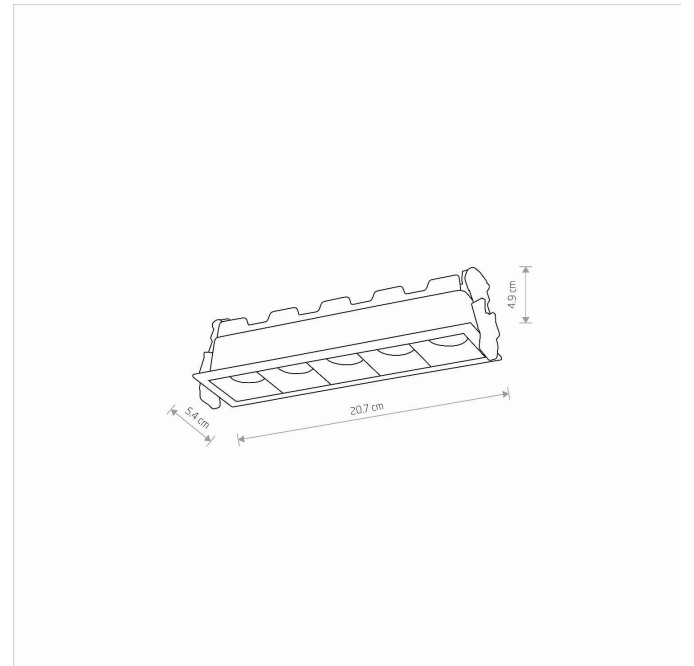

LUMINAIRE MODEL **MIDI LED RECESSED 10065** CATALOGUE GROUP —
COUNTRY OF ORIGIN **MADE IN P.R.C.**

LIGHT SOURCE **LED**
LIGHT SOURCES TYPE **Integrated**
MAXIMUM WATTAGE **20W**
NUMBER OF LIGHT SOURCES **5**
IP **IP20**
Interior use
LIFETIME **30000h**

THIS PRODUCT 10065 CONTAINS A LIGHT SOURCE 10516 OF ENERGY EFFICIENCY CLASS: F

PACKAGE DIMENSIONS (L/W/H) **—/—/—**
NET/GROSS WEIGHT **—/—**
LEADING/SUPPLEMENTARY COLOR **Black**
MATERIALS **Painted aluminum**
STYLE **Modern**
ELECTRICAL SECURITY CLASS **II**
POWER SUPPLY **220-230V/50/60Hz**

DIMENSIONS

Item No.	POWER	COLOR TEMP	LUMEN	BEAM ANGLE	CRI	IP	LED BRAND	DRIVER BRAND	LIFETIME	WARRANTY
10065	20W	4000K	1830lm	36°	>90	IP20	—	—	30000h	—