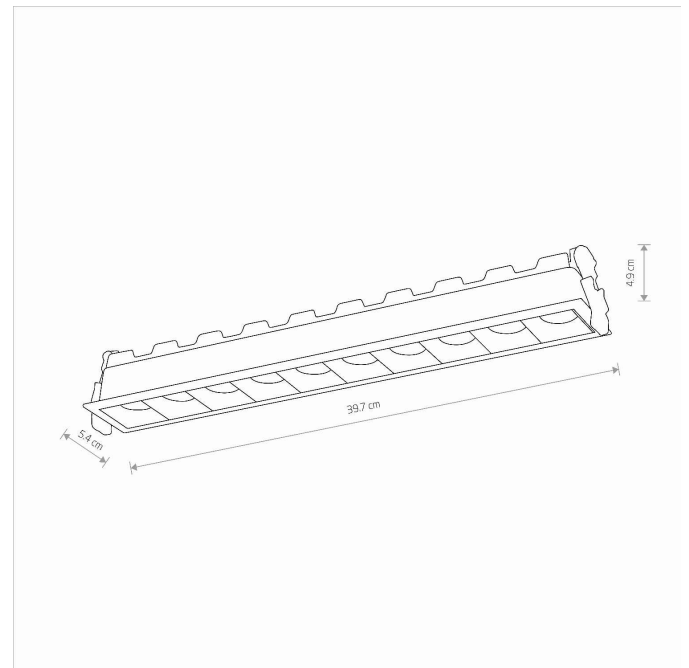

LUMINAIRE MODEL

**MIDI LED RECESSED**  
**10066**

CATALOGUE GROUP  
COUNTRY OF ORIGIN

—  
**MADE IN P.R.C.**

LIGHT SOURCE **LED**  
 LIGHT SOURCES TYPE **Integrated**  
 MAXIMUM WATTAGE **40W**  
 NUMBER OF LIGHT SOURCES **10**  
 IP **IP20**  
**Interior use**  
 LIFETIME **30000h**

THIS PRODUCT 10066 CONTAINS A LIGHT SOURCE 10517 OF ENERGY EFFICIENCY CLASS: F

PACKAGE DIMENSIONS (L/W/H) **—/—/—**

NET/GROSS WEIGHT **—/—**

LEADING/SUPPLEMENTARY COLOR **Black**

MATERIALS **Painted aluminum**

STYLE **Modern**

ELECTRICAL SECURITY CLASS **II**

POWER SUPPLY **220-230V/50/60Hz**

**DIMENSIONS**

5 903139100663

Item No.	POWER	COLOR TEMP	LUMEN	BEAM ANGLE	CRI	IP	LED BRAND	DRIVER BRAND	LIFETIME	WARRANTY
10066	40W	4000K	3300lm	36°	>90	IP20	—	—	30000h	—