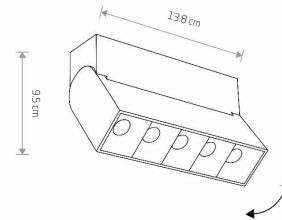

LUMINAIRE MODEL

FOCUS MINI LED
10067

CATALOGUE GROUP
COUNTRY OF ORIGIN

—
MADE IN P.R.C.

LIGHT SOURCE **LED**
 LIGHT SOURCES TYPE **Integrated**
 MAXIMUM WATTAGE **10W**
 NUMBER OF LIGHT SOURCES **5**
 IP **IP20**
Interior use
 LIFETIME **30000h**

THIS PRODUCT 10067 CONTAINS A LIGHT SOURCE 10518 OF ENERGY EFFICIENCY CLASS: F

PACKAGE DIMENSIONS (L/W/H) **—/—/—**

NET/GROSS WEIGHT **—/—**

LEADING/SUPPLEMENTARY COLOR **White**

MATERIALS **Painted aluminum**

STYLE **Industrial**

ELECTRICAL SECURITY CLASS **II**

POWER SUPPLY **220-230V/50/60Hz**

DIMENSIONS

5 903139100670

Item No.	POWER	COLOR TEMP	LUMEN	BEAM ANGLE	CRI	IP	LED BRAND	DRIVER BRAND	LIFETIME	WARRANTY
10067	10W	3000K	600lm	36°	>90	IP20	—	—	30000h	—