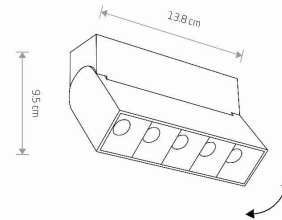

LUMINAIRE MODEL **FOCUS MINI LED 10068** CATALOGUE GROUP **—**
COUNTRY OF ORIGIN **MADE IN P.R.C.**

LIGHT SOURCE **LED**
LIGHT SOURCES TYPE **Integrated**
MAXIMUM WATTAGE **10W**
NUMBER OF LIGHT SOURCES **5**
IP **IP20**
Interior use
LIFETIME **30000h**

THIS PRODUCT 10068 CONTAINS A LIGHT SOURCE 10518 OF ENERGY EFFICIENCY CLASS: F

PACKAGE DIMENSIONS (L/W/H) **—/—/—**
NET/GROSS WEIGHT **—/—**
LEADING/SUPPLEMENTARY COLOR **Black**
MATERIALS **Painted aluminum**
STYLE **Modern**
ELECTRICAL SECURITY CLASS **II**
POWER SUPPLY **220-230V/50/60Hz**

DIMENSIONS

5 903139100687

| Item No. | POWER | COLOR TEMP | LUMEN | BEAM ANGLE | CRI | IP | LED BRAND | DRIVER BRAND | LIFETIME | WARRANTY |
|----------|-------|------------|-------|------------|-----|------|-----------|--------------|----------|----------|
| 10068 | 10W | 3000K | 600lm | 36° | >90 | IP20 | — | — | 30000h | — |