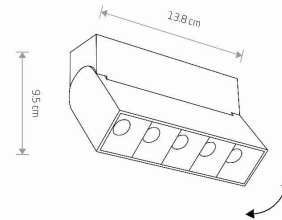

LUMINAIRE MODEL **FOCUS MINI LED 10071** CATALOGUE GROUP **—**
COUNTRY OF ORIGIN **MADE IN P.R.C.**

LIGHT SOURCE **LED**
LIGHT SOURCES TYPE **Integrated**
MAXIMUM WATTAGE **10W**
NUMBER OF LIGHT SOURCES **5**
IP **IP20**
Interior use
LIFETIME **30000h**

THIS PRODUCT 10071 CONTAINS A LIGHT SOURCE 10110 OF ENERGY EFFICIENCY CLASS: F

PACKAGE DIMENSIONS (L/W/H) **—/—/—**
NET/GROSS WEIGHT **—/—**
LEADING/SUPPLEMENTARY COLOR **Black**
MATERIALS **Painted aluminum**
STYLE **Industrial**
ELECTRICAL SECURITY CLASS **II**
POWER SUPPLY **220-230V/50/60Hz**

DIMENSIONS

5 903139100717

Item No.	POWER	COLOR TEMP	LUMEN	BEAM ANGLE	CRI	IP	LED BRAND	DRIVER BRAND	LIFETIME	WARRANTY
10071	10W	4000K	600lm	36°	>90	IP20	—	—	30000h	—