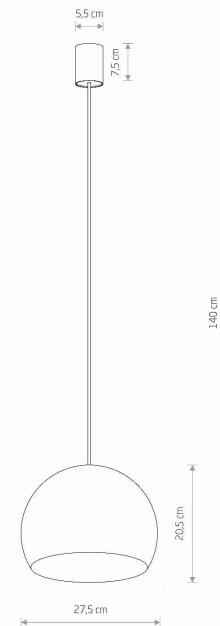

LUMINAIRE MODEL

CANDY
10293

CATALOGUE GROUP
COUNTRY OF ORIGIN

—
MADE IN POLAND

LIGHT SOURCE **GU10**
 LIGHT SOURCES TYPE **Replaceable**
 MAXIMUM WATTAGE **10W**
 LAMP INCLUDES SOURCE OF LIGHT **No**
 NUMBER OF LIGHT SOURCES **1**
 IP **IP20**
Interior use

PACKAGE DIMENSIONS (L/W/H) **30cm/30cm/23cm**

NET/GROSS WEIGHT **1.22kg/1.73kg**

ASSEMBLY METHOD **Direct assembly**

LEADING/SUPPLEMENTARY COLOR **Satine
Chocolate, White**

MATERIALS **Painted steel**

ELECTRICAL SECURITY CLASS **I**

POWER SUPPLY **220-230V/50/60Hz**

DIMENSIONS

5 903139102933