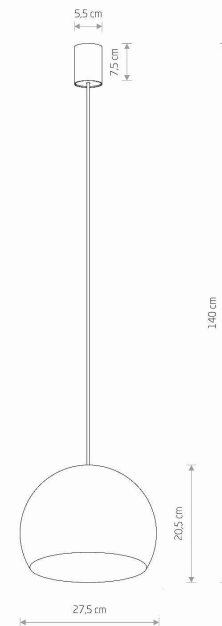

LUMINAIRE MODEL

CANDY
10294

CATALOGUE GROUP
COUNTRY OF ORIGIN

—
MADE IN POLAND

LIGHT SOURCE **GU10**
 LIGHT SOURCES TYPE **Replaceable**
 MAXIMUM WATTAGE **10W**
 LAMP INCLUDES SOURCE OF LIGHT **No**
 NUMBER OF LIGHT SOURCES **1**
 IP **IP20**
Interior use

PACKAGE DIMENSIONS (L/W/H) **30cm/30cm/23cm**

NET/GROSS WEIGHT **1.22kg/1.73kg**

ASSEMBLY METHOD **Direct assembly**

LEADING/SUPPLEMENTARY COLOR **Satine Copper, White**

MATERIALS **Painted steel**

STYLE **Glamour**

ELECTRICAL SECURITY CLASS **I**

POWER SUPPLY **220-230V/50/60Hz**

DIMENSIONS

5 9 0 3 1 3 9 1 0 2 9 4 0