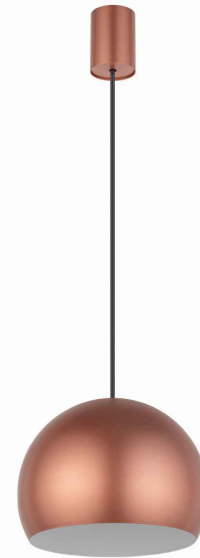

LUMINAIRE MODEL

CANDY
10294

CATALOGUE GROUP
COUNTRY OF ORIGIN

—
MADE IN POLAND

LIGHT SOURCE **GU10**
LIGHT SOURCES TYPE **Replaceable**
MAXIMUM WATTAGE **10W**
LAMP INCLUDES SOURCE OF LIGHT **No**
NUMBER OF LIGHT SOURCES **1**
IP **IP20**
Interior use

PACKAGE DIMENSIONS (L/W/H) **30cm/30cm/23cm**

NET/GROSS WEIGHT **1.22kg/1.73kg**

ASSEMBLY METHOD **Direct assembly**

LEADING/SUPPLEMENTARY COLOR **Satine Copper, White**

MATERIALS **Painted steel**

STYLE **Glamour**

ELECTRICAL SECURITY CLASS **I**

POWER SUPPLY **220-230V/50/60Hz**