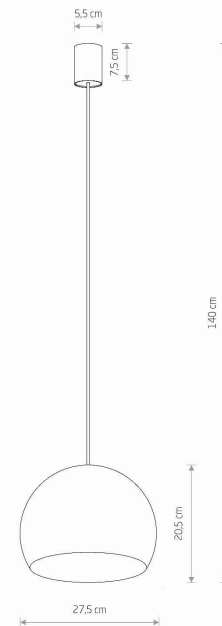

LUMINAIRE MODEL

CANDY
10295

CATALOGUE GROUP
COUNTRY OF ORIGIN

—
MADE IN POLAND

LIGHT SOURCE **GU10**
 LIGHT SOURCES TYPE **Replaceable**
 MAXIMUM WATTAGE **10W**
 LAMP INCLUDES SOURCE OF LIGHT **No**
 NUMBER OF LIGHT SOURCES **1**
 IP **IP20**
Interior use

PACKAGE DIMENSIONS (L/W/H) **30cm/30cm/23cm**

NET/GROSS WEIGHT **1.22kg/1.73kg**

ASSEMBLY METHOD **Direct assembly**

LEADING/SUPPLEMENTARY COLOR **Satine Gold,White**

MATERIALS **Painted steel**

STYLE **Glamour**

ELECTRICAL SECURITY CLASS **I**

POWER SUPPLY **220-230V/50/60Hz**

DIMENSIONS

5 9 0 3 1 3 9 1 0 2 9 5 7