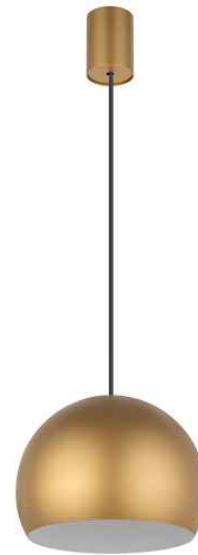

LUMINAIRE MODEL

CANDY
10295

CATALOGUE GROUP
COUNTRY OF ORIGIN

—
MADE IN POLAND

LIGHT SOURCE **GU10**
LIGHT SOURCES TYPE **Replaceable**
MAXIMUM WATTAGE **10W**
LAMP INCLUDES SOURCE OF LIGHT **No**
NUMBER OF LIGHT SOURCES **1**
IP **IP20**
Interior use

PACKAGE DIMENSIONS (L/W/H) **30cm/30cm/23cm**

NET/GROSS WEIGHT **1.22kg/1.73kg**

ASSEMBLY METHOD **Direct assembly**

LEADING/SUPPLEMENTARY COLOR **Satine Gold,White**

MATERIALS **Painted steel**

STYLE **Glamour**

ELECTRICAL SECURITY CLASS **I**

POWER SUPPLY **220-230V/50/60Hz**