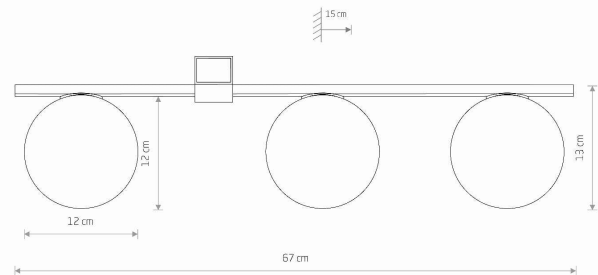

LUMINAIRE MODEL

**PIK**  
**10301**

CATALOGUE GROUP  
COUNTRY OF ORIGIN

—  
**MADE IN POLAND**

LIGHT SOURCE **G9**  
 LIGHT SOURCES TYPE **Replaceable**  
 MAXIMUM WATTAGE **12W**  
 LAMP INCLUDES SOURCE OF LIGHT **No**  
 NUMBER OF LIGHT SOURCES **3**  
 IP **IP20**  
**Interior use**

PACKAGE DIMENSIONS (L/W/H) **70cm/17cm/14cm**

NET/GROSS WEIGHT **0.62kg/1.20kg**

ASSEMBLY METHOD **Bridge**

LEADING/SUPPLEMENTARY COLOR **Black,White**

MATERIALS **Painted aluminum,Glass**

STYLE **Modern**

ELECTRICAL SECURITY CLASS **I**

POWER SUPPLY **~220-230VV/50Hz**

**DIMENSIONS**

5 903139103015