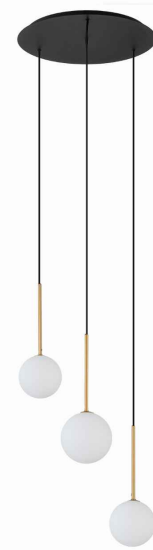

LUMINAIRE MODEL

KARO
10304

CATALOGUE GROUP
COUNTRY OF ORIGIN

—
MADE IN POLAND

LIGHT SOURCE **G9**
LIGHT SOURCES TYPE **Replaceable**
MAXIMUM WATTAGE **12W**
LAMP INCLUDES SOURCE OF LIGHT **No**
NUMBER OF LIGHT SOURCES **3**
IP **IP20**
Interior use

PACKAGE DIMENSIONS (L/W/H) **41cm/41cm/23cm**

NET/GROSS WEIGHT **2.75kg/3.82kg**

ASSEMBLY METHOD **Bridge**

LEADING/SUPPLEMENTARY COLOR **Black, Satine Gold**

MATERIALS **Painted steel, Glass**

STYLE **Classic**

ELECTRICAL SECURITY CLASS **I**

POWER SUPPLY **~220-230VV/50/60Hz**

DIMENSIONS

5 903139103046