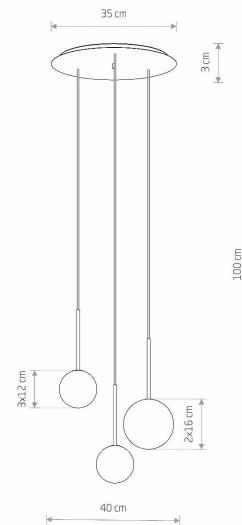

LUMINAIRE MODEL

**KARO**  
**10304**

CATALOGUE GROUP  
COUNTRY OF ORIGIN

—  
**MADE IN POLAND**

LIGHT SOURCE **G9**  
 LIGHT SOURCES TYPE **Replaceable**  
 MAXIMUM WATTAGE **12W**  
 LAMP INCLUDES SOURCE OF LIGHT **No**  
 NUMBER OF LIGHT SOURCES **3**  
 IP **IP20**  
**Interior use**

PACKAGE DIMENSIONS (L/W/H) **41cm/41cm/23cm**

NET/GROSS WEIGHT **2.75kg/3.82kg**

ASSEMBLY METHOD **Bridge**

LEADING/SUPPLEMENTARY COLOR **Black, Satine Gold**

MATERIALS **Painted steel, Glass**

STYLE **Classic**

ELECTRICAL SECURITY CLASS **I**

POWER SUPPLY **~220-230VV/50/60Hz**

DIMENSIONS

5 903139103046