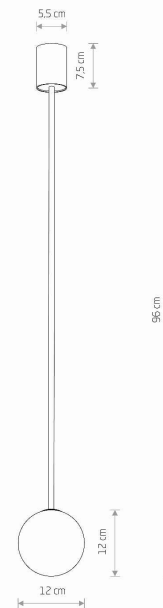

LUMINAIRE MODEL

KIER M
10306

CATALOGUE GROUP
COUNTRY OF ORIGIN

—
MADE IN POLAND

LIGHT SOURCE **G9**
LIGHT SOURCES TYPE **Replaceable**
MAXIMUM WATTAGE **12W**
LAMP INCLUDES SOURCE OF LIGHT **No**
NUMBER OF LIGHT SOURCES **1**
IP **IP20**
Interior use

PACKAGE DIMENSIONS (L/W/H) **90cm/17cm/15cm**

NET/GROSS WEIGHT **0.58kg/1.06kg**

ASSEMBLY METHOD **Direct assembly**

LEADING/SUPPLEMENTARY COLOR **Satine Gold,White**

MATERIALS **Painted steel,Glass**

STYLE **Modern**

ELECTRICAL SECURITY CLASS **I**

POWER SUPPLY **~220-230VV/50/60Hz**

DIMENSIONS

5 903139103060