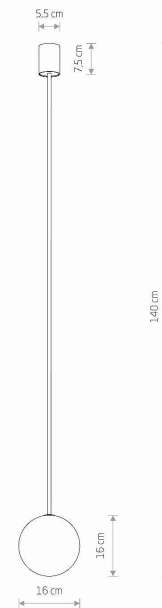

LUMINAIRE MODEL

KIER L
10308

CATALOGUE GROUP
COUNTRY OF ORIGIN

—
MADE IN POLAND

LIGHT SOURCE **G9**
 LIGHT SOURCES TYPE **Replaceable**
 MAXIMUM WATTAGE **12W**
 LAMP INCLUDES SOURCE OF LIGHT **No**
 NUMBER OF LIGHT SOURCES **1**
 IP **IP20**
Interior use

PACKAGE DIMENSIONS (L/W/H) **130cm/20cm/17cm**

NET/GROSS WEIGHT **0.74kg/1.56kg**

ASSEMBLY METHOD **Direct assembly**

LEADING/SUPPLEMENTARY COLOR **Satine Gold,White**

MATERIALS **Painted steel,Glass**

STYLE **Modern**

ELECTRICAL SECURITY CLASS **I**

POWER SUPPLY **~220-230VV/50/60Hz**

DIMENSIONS

5 903139103084