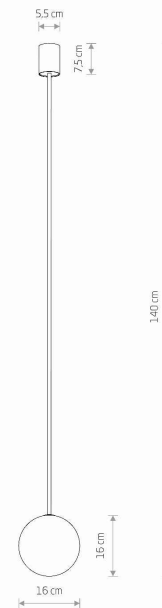

LUMINAIRE MODEL

**KIER L**  
**10310**

CATALOGUE GROUP  
COUNTRY OF ORIGIN

—  
**MADE IN POLAND**

LIGHT SOURCE **G9**  
 LIGHT SOURCES TYPE **Replaceable**  
 MAXIMUM WATTAGE **12W**  
 LAMP INCLUDES SOURCE OF LIGHT **No**  
 NUMBER OF LIGHT SOURCES **1**  
 IP **IP20**  
**Interior use**

PACKAGE DIMENSIONS (L/W/H) **120cm/20cm/17cm**  
 NET/GROSS WEIGHT **0.74kg/1.56kg**  
 ASSEMBLY METHOD **Direct assembly**  
 LEADING/SUPPLEMENTARY COLOR **Black,White**  
 MATERIALS **Painted steel,Glass**  
 STYLE **Modern**  
 ELECTRICAL SECURITY CLASS **I**  
 POWER SUPPLY **~220-230VV/50/60Hz**

DIMENSIONS

5 903139103107