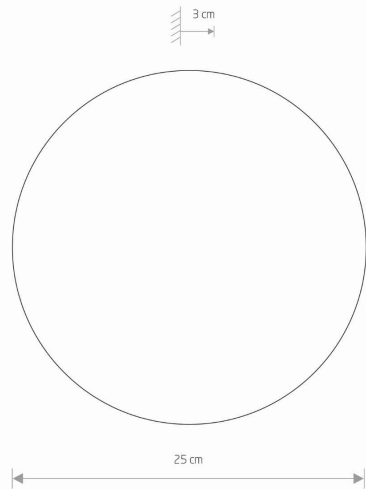

LUMINAIRE MODEL

**RING LED M
10347**

CATALOGUE GROUP
COUNTRY OF ORIGIN

—
MADE IN POLAND

LIGHT SOURCE **LED**
 LIGHT SOURCES TYPE **Integrated**
 MAXIMUM WATTAGE **10W**
 LAMP INCLUDES SOURCE OF LIGHT **Yes**
 IP **IP20**
Interior use
 LIFETIME **50000h**

PACKAGE DIMENSIONS (L/W/H) **25.5cm/25.5cm/3.5cm**

NET/GROSS WEIGHT **0.71kg/0.81kg**

ASSEMBLY METHOD **Direct assembly**

LEADING/SUPPLEMENTARY COLOR **Satine
Copper,Black**

MATERIALS **Painted steel**

STYLE **Modern**

ELECTRICAL SECURITY CLASS **I**

POWER SUPPLY **~220-230V/50/60Hz**

DIMENSIONS

5 903139103473

Item No.	POWER	COLOR TEMP	LUMEN	BEAM ANGLE	CRI	IP	LED BRAND	DRIVER BRAND	LIFETIME	WARRANTY
10347	10W	3000K	130lm	—	>90	IP20	—	—	50000h	—