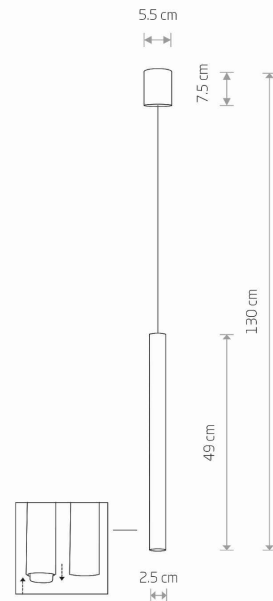

LUMINAIRE MODEL

LASER 490
10451

CATALOGUE GROUP
COUNTRY OF ORIGIN

—
MADE IN POLAND

LIGHT SOURCE **G9**
 LIGHT SOURCES TYPE **Replaceable**
 MAXIMUM WATTAGE **1x10W only LED**
 LAMP INCLUDES SOURCE OF LIGHT **No**
 NUMBER OF LIGHT SOURCES **1**
 IP **IP20**
Interior use

PACKAGE DIMENSIONS (L/W/H) **53cm/8cm/8cm**
 NET/GROSS WEIGHT **0,51kg/0,68kg**
 ASSEMBLY METHOD **Bridge**
 LEADING/SUPPLEMENTARY COLOR **Satine Chocolate**
 MATERIALS **Painted steel**
 STYLE **Modern**
 ELECTRICAL SECURITY CLASS **I**
 POWER SUPPLY **~220-230V/50/60Hz**

DIMENSIONS

5 9 0 3 1 3 9 1 0 4 5 1 7