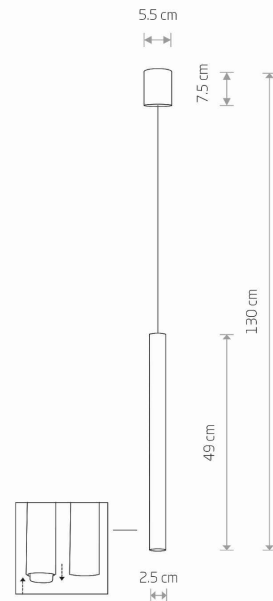

LUMINAIRE MODEL

LASER 490
10452

CATALOGUE GROUP
COUNTRY OF ORIGIN

—
MADE IN POLAND

LIGHT SOURCE **G9**
 LIGHT SOURCES TYPE **Replaceable**
 MAXIMUM WATTAGE **1x10W only LED**
 LAMP INCLUDES SOURCE OF LIGHT **No**
 NUMBER OF LIGHT SOURCES **1**
 IP **IP20**
Interior use

PACKAGE DIMENSIONS (L/W/H) **53cm/8cm/8cm**
 NET/GROSS WEIGHT **0,51kg/0,68kg**
 ASSEMBLY METHOD **Bridge**
 LEADING/SUPPLEMENTARY COLOR **Satine Copper**
 MATERIALS **Painted steel**
 STYLE **Modern**
 ELECTRICAL SECURITY CLASS **I**
 POWER SUPPLY **~220-230V/50/60Hz**

DIMENSIONS

5 903139104524