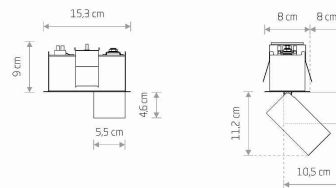

LUMINAIRE MODEL

MONO DEEP
10458

CATALOGUE GROUP
COUNTRY OF ORIGIN

—
MADE IN POLAND

LIGHT SOURCE **GU10**
LIGHT SOURCES TYPE **Replaceable**
MAXIMUM WATTAGE **10W only LED**
LAMP INCLUDES SOURCE OF LIGHT **No**
NUMBER OF LIGHT SOURCES **1**
IP **IP20**
Interior use

PACKAGE DIMENSIONS (L/W/H) **22cm/13cm/13cm**
NET/GROSS WEIGHT **0.55kg/0.74kg**
ASSEMBLY METHOD **Recessed assembly**
LEADING/SUPPLEMENTARY COLOR **Black,Black**
MATERIALS **Painted steel,Plastic PC**
STYLE **Modern**
ELECTRICAL SECURITY CLASS **I**
POWER SUPPLY **220-230V/50/60Hz**

DIMENSIONS

5 9 0 3 1 3 9 1 0 4 5 8 6

CUT OUT

HOLE SHAPE **Rectangular**
HOLE DIMENSIONS **6.4x13.8cm**