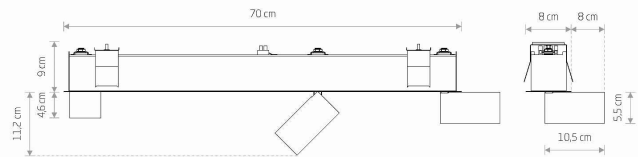

LUMINAIRE MODEL

**MONO DEEP**  
**10461**

CATALOGUE GROUP  
COUNTRY OF ORIGIN

—  
**MADE IN POLAND**

LIGHT SOURCE **GU10**  
 LIGHT SOURCES TYPE **Replaceable**  
 MAXIMUM WATTAGE **10W only LED**  
 LAMP INCLUDES SOURCE OF LIGHT **No**  
 NUMBER OF LIGHT SOURCES **3**  
 IP **IP20**  
**Interior use**

PACKAGE DIMENSIONS (L/W/H) **78cm/13cm/14cm**

NET/GROSS WEIGHT **1.88kg/2.35kg**

ASSEMBLY METHOD **Recessed assembly**

LEADING/SUPPLEMENTARY COLOR **Black**

MATERIALS **Painted steel, Plastic PC**

STYLE **Modern**

ELECTRICAL SECURITY CLASS **I**

POWER SUPPLY **220-230V/50/60Hz**

**DIMENSIONS**

5 9 0 3 1 3 9 1 0 4 6 1 6

**CUT OUT**

HOLE SHAPE **Rectangular**  
 HOLE DIMENSIONS **6.4x68.5cm**