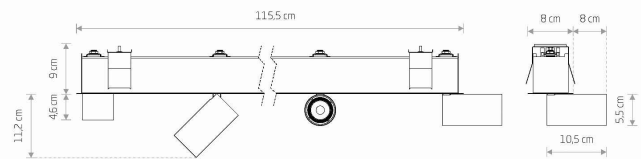

PACKAGE DIMENSIONS (L/W/H) **123cm/13cm/14cm**

NET/GROSS WEIGHT **2.75kg/3.35kg**

ASSEMBLY METHOD **Recessed assembly**

LEADING/SUPPLEMENTARY COLOR **Black**

MATERIALS **Chrome plated steel, Plastic PC**

STYLE **Modern**

ELECTRICAL SECURITY CLASS **I**

POWER SUPPLY **220-230V/50/60Hz**

DIMENSIONS

5 9 0 3 1 3 9 1 0 4 6 2 3

CUT OUT

HOLE SHAPE **Rectangular**
 HOLE DIMENSIONS **6.4x113.5cm**