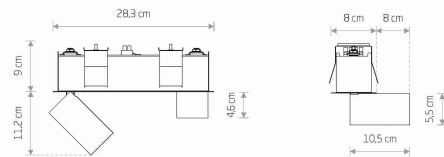

PACKAGE DIMENSIONS (L/W/H) **36.5cm/13cm/13cm**

NET/GROSS WEIGHT **1.02kg/1.27kg**

ASSEMBLY METHOD **Recessed assembly**

LEADING/SUPPLEMENTARY COLOR **White**

MATERIALS **Painted steel, Plastic PC**

STYLE **Modern**

ELECTRICAL SECURITY CLASS **I**

POWER SUPPLY **220-230V/50/60Hz**

DIMENSIONS

5 903139104654

CUT OUT

HOLE SHAPE

Rectangular

HOLE DIMENSIONS

6.4x26.8cm