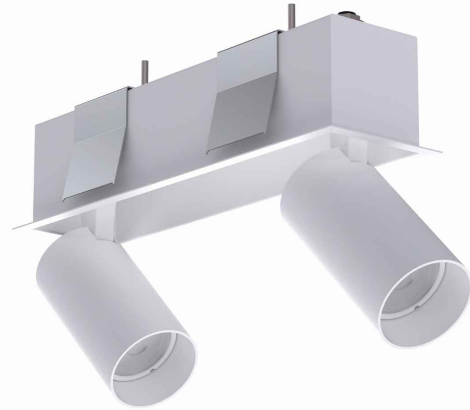

LUMINAIRE MODEL

MONO DEEP
10465

CATALOGUE GROUP
COUNTRY OF ORIGIN

—
MADE IN POLAND

LIGHT SOURCES TYPE **Replaceable**
 MAXIMUM WATTAGE **10W only LED**
 LAMP INCLUDES SOURCE OF LIGHT **No**
 NUMBER OF LIGHT SOURCES **2**
 IP **IP20**
Interior use

PACKAGE DIMENSIONS (L/W/H) **36.5cm/13cm/13cm**

NET/GROSS WEIGHT **1.02kg/1.27kg**

ASSEMBLY METHOD **Recessed assembly**

LEADING/SUPPLEMENTARY COLOR **White**

MATERIALS **Painted steel, Plastic PC**

STYLE **Modern**

ELECTRICAL SECURITY CLASS **I**

POWER SUPPLY **220-230V/50/60Hz**

DIMENSIONS

5 903139104654

CUT OUT

HOLE SHAPE

Rectangular

HOLE DIMENSIONS