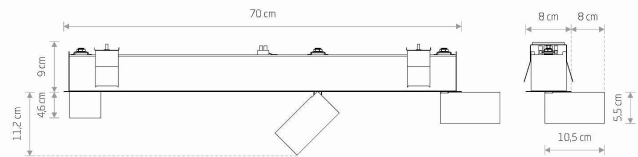

PACKAGE DIMENSIONS (L/W/H) **78cm/13cm/14cm**

NET/GROSS WEIGHT **1.88kg/2.35kg**

ASSEMBLY METHOD **Recessed assembly**

LEADING/SUPPLEMENTARY COLOR **White**

MATERIALS **Painted steel, Plastic PC**

STYLE **Modern**

ELECTRICAL SECURITY CLASS **I**

POWER SUPPLY **220-230V/50/60Hz**

DIMENSIONS

5 903139104661

CUT OUT

HOLE SHAPE **Rectangular**
 HOLE DIMENSIONS **6.4x68.5cm**