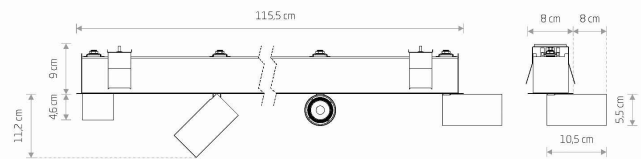

LUMINAIRE MODEL

**MONO DEEP**  
**10467**

CATALOGUE GROUP  
COUNTRY OF ORIGIN

—  
**MADE IN POLAND**

LIGHT SOURCE **GU10**  
LIGHT SOURCES TYPE **Replaceable**  
MAXIMUM WATTAGE **10W only LED**  
LAMP INCLUDES SOURCE OF LIGHT **No**  
NUMBER OF LIGHT SOURCES **4**  
IP **IP20**  
**Interior use**

PACKAGE DIMENSIONS (L/W/H) **123cm/13cm/14cm**

NET/GROSS WEIGHT **2.75kg/3.35kg**

ASSEMBLY METHOD **Recessed assembly**

LEADING/SUPPLEMENTARY COLOR **White**

MATERIALS **Painted steel, Plastic PC**

STYLE **Modern**

ELECTRICAL SECURITY CLASS **I**

POWER SUPPLY **220-230V/50/60Hz**

DIMENSIONS

5 9 0 3 1 3 9 1 0 4 6 7 8

CUT OUT

HOLE SHAPE **Rectangular**  
HOLE DIMENSIONS **6.4x113.5cm**