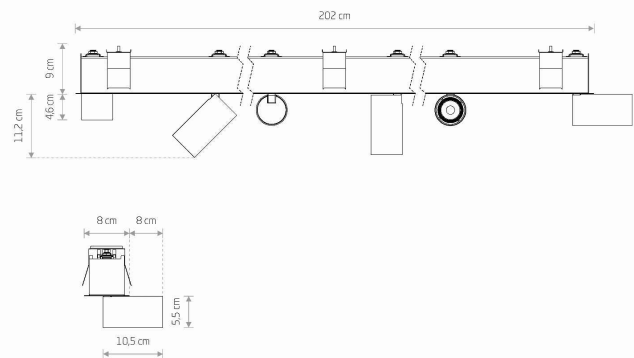

LUMINAIRE MODEL

**MONO DEEP**  
**10468**

CATALOGUE GROUP  
COUNTRY OF ORIGIN

—  
**MADE IN POLAND**

LIGHT SOURCE **GU10**  
LIGHT SOURCES TYPE **Replaceable**  
MAXIMUM WATTAGE **10W only LED**  
LAMP INCLUDES SOURCE OF LIGHT **No**  
NUMBER OF LIGHT SOURCES **6**  
IP **IP20**  
**Interior use**

PACKAGE DIMENSIONS (L/W/H) **205cm/14cm/14cm**

NET/GROSS WEIGHT **4.5kg/5.5kg**

ASSEMBLY METHOD **Recessed assembly**

LEADING/SUPPLEMENTARY COLOR **Black**

MATERIALS **Painted steel, Plastic PC**

STYLE **Modern**

ELECTRICAL SECURITY CLASS **I**

POWER SUPPLY **220-230V/50/60Hz**

**DIMENSIONS**

**CUT OUT**

HOLE SHAPE **Rectangular**  
HOLE DIMENSIONS **6.4x200.2cm**