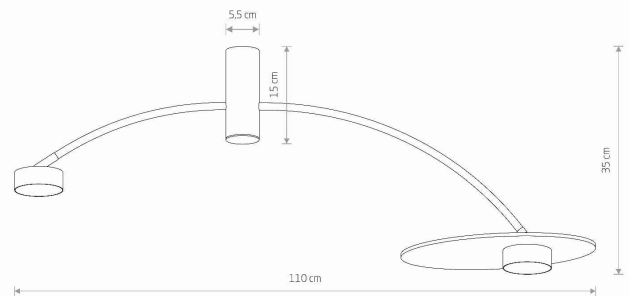

LUMINAIRE MODEL

HEFT
10356

CATALOGUE GROUP
COUNTRY OF ORIGIN

—
MADE IN POLAND

LIGHT SOURCE **GX53**
 LIGHT SOURCES TYPE **Replaceable**
 MAXIMUM WATTAGE **8W**
 LAMP INCLUDES SOURCE OF LIGHT **No**
 NUMBER OF LIGHT SOURCES **2**
 IP **IP20**
Interior use

PACKAGE DIMENSIONS (L/W/H) **100cm/38cm/22cm**

NET/GROSS WEIGHT **1.17kg/2.5kg**

ASSEMBLY METHOD **Bridge**

LEADING/SUPPLEMENTARY COLOR **Black, Dark wood**

MATERIALS **Painted steel, Plywood**

STYLE **Modern**

ELECTRICAL SECURITY CLASS **I**

POWER SUPPLY **~220-230V/50/60Hz**

DIMENSIONS

5 903139103565