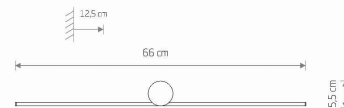

LUMINAIRE MODEL

SPIN LED S
10368

CATALOGUE GROUP
COUNTRY OF ORIGIN

—
MADE IN POLAND

LIGHT SOURCE **LED**
 LIGHT SOURCES TYPE **Integrated**
 MAXIMUM WATTAGE **10W**
 LAMP INCLUDES SOURCE OF LIGHT **Yes**
 NUMBER OF LIGHT SOURCES **1**
 IP **IP20**
Interior use
 LIFETIME **50000h**

THIS PRODUCT 10368 CONTAINS A LIGHT SOURCE COB 12V 480 2835 IP20 WARM OF ENERGY EFFICIENCY CLASS: F

PACKAGE DIMENSIONS **70cm/15cm/8cm**
(L/W/H)

NET/GROSS WEIGHT **0.34kg/0.5kg**

ASSEMBLY METHOD **Bridge**

LEADING/SUPPLEMENTARY COLOR **Black,White**

MATERIALS **Painted aluminum,Plastic PP**

STYLE **Modern**

ELECTRICAL SECURITY CLASS **I**

POWER SUPPLY **~220-230V/50/60Hz**

DIMENSIONS

5 903139103688

Item No.	POWER	COLOR TEMP	LUMEN	BEAM ANGLE	CRI	IP	LED BRAND	DRIVER BRAND	LIFETIME	WARRANTY
10368	10W	3000K	270lm	100°	>90	IP20	—	—	50000h	—