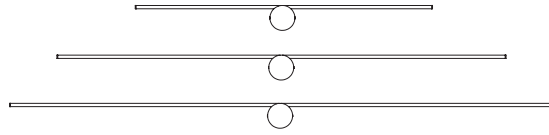

# SPIN LED L | M | S

10371

10370

10368

THIS PRODUCT CONTAINS A LIGHT SOURCE OF ENERGY EFFICIENCY CLASS: F

1

2

3