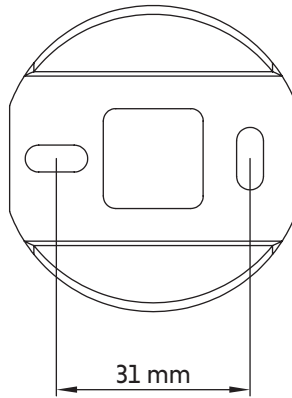

# SPIN LED L | M | S

10371

10370

10368

THIS PRODUCT CONTAINS A LIGHT SOURCE OF ENERGY EFFICIENCY CLASS: F

1

2

3