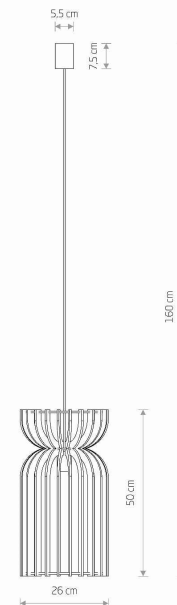

LUMINAIRE MODEL

**KYMI A**  
**10570**

CATALOGUE GROUP  
COUNTRY OF ORIGIN

—  
**MADE IN POLAND**

LIGHT SOURCE **E27**  
LIGHT SOURCES TYPE **Replaceable**  
MAXIMUM WATTAGE **60W**  
LAMP INCLUDES SOURCE OF LIGHT **No**  
NUMBER OF LIGHT SOURCES **1**  
IP **IP20**

PACKAGE DIMENSIONS **29cm/29cm/54cm**  
(L/W/H)

NET/GROSS WEIGHT **1.33kg/1.7kg**

ASSEMBLY METHOD **Direct assembly**

LEADING/SUPPLEMENTARY COLOR **Natural wood, White**

MATERIALS **Plywood, Painted steel, Braided cable**

STYLE **Scandinavian**

ELECTRICAL SECURITY CLASS **I**

POWER SUPPLY **~220-230V/50/60Hz**

**DIMENSIONS**

5 903139105705