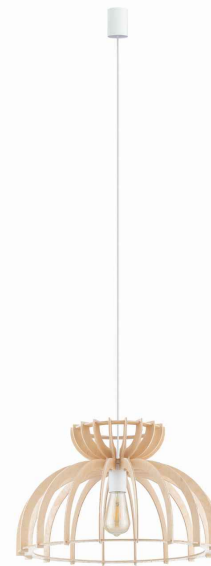

LUMINAIRE MODEL

KYMI C
10572

CATALOGUE GROUP
COUNTRY OF ORIGIN

—
MADE IN POLAND

LIGHT SOURCE **E27**
LIGHT SOURCES TYPE **Replaceable**
MAXIMUM WATTAGE **60W**
LAMP INCLUDES SOURCE OF LIGHT **No**
NUMBER OF LIGHT SOURCES **1**
IP **IP20**

PACKAGE DIMENSIONS **49cm/49cm/32cm**
(L/W/H)

NET/GROSS WEIGHT **1.05kg/2.12kg**

ASSEMBLY METHOD **Direct assembly**

LEADING/SUPPLEMENTARY COLOR **Natural wood, White**

MATERIALS **Plywood, Painted steel, Braided cable**

STYLE **Scandinavian**

ELECTRICAL SECURITY CLASS **I**

POWER SUPPLY **~220-230V/50/60Hz**

DIMENSIONS

5 903139105729