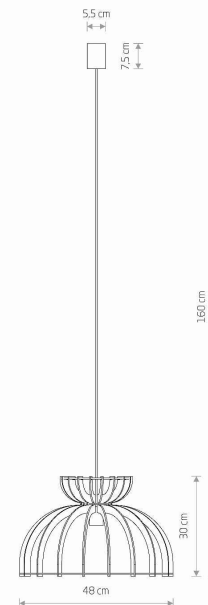

LUMINAIRE MODEL

KYMI C
10572

CATALOGUE GROUP
COUNTRY OF ORIGIN

—
MADE IN POLAND

LIGHT SOURCE **E27**
LIGHT SOURCES TYPE **Replaceable**
MAXIMUM WATTAGE **60W**
LAMP INCLUDES SOURCE OF LIGHT **No**
NUMBER OF LIGHT SOURCES **1**
IP **IP20**

PACKAGE DIMENSIONS **49cm/49cm/32cm**
(L/W/H)

NET/GROSS WEIGHT **1.05kg/2.12kg**

ASSEMBLY METHOD **Direct assembly**

LEADING/SUPPLEMENTARY COLOR **Natural wood, White**

MATERIALS **Plywood, Painted steel, Braided cable**

STYLE **Scandinavian**

ELECTRICAL SECURITY CLASS **I**

POWER SUPPLY **~220-230V/50/60Hz**

DIMENSIONS

5 903139105729