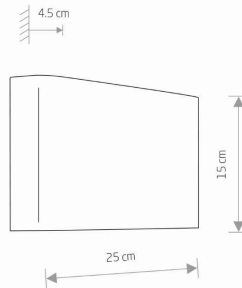

LUMINAIRE MODEL

**HAGA**  
**10456**

CATALOGUE GROUP  
COUNTRY OF ORIGIN

—  
**MADE IN POLAND**

LIGHT SOURCE **G9**  
LIGHT SOURCES TYPE **Replaceable**  
MAXIMUM WATTAGE **10W only LED**  
LAMP INCLUDES SOURCE OF LIGHT **No**  
NUMBER OF LIGHT SOURCES **2**  
IP **IP20**  
**Interior use**

PACKAGE DIMENSIONS (L/W/H) **26.5cm/5.5cm/16cm**

NET/GROSS WEIGHT **0.40kg/0.52kg**

ASSEMBLY METHOD **Direct assembly**

LEADING/SUPPLEMENTARY COLOR **Gold**

SWITCH **No**

MATERIALS **Aluminum**

STYLE **Glamour**

ELECTRICAL SECURITY CLASS **I**

POWER SUPPLY **~220-230V/50/60Hz**

DIMENSIONS

5 903139104562