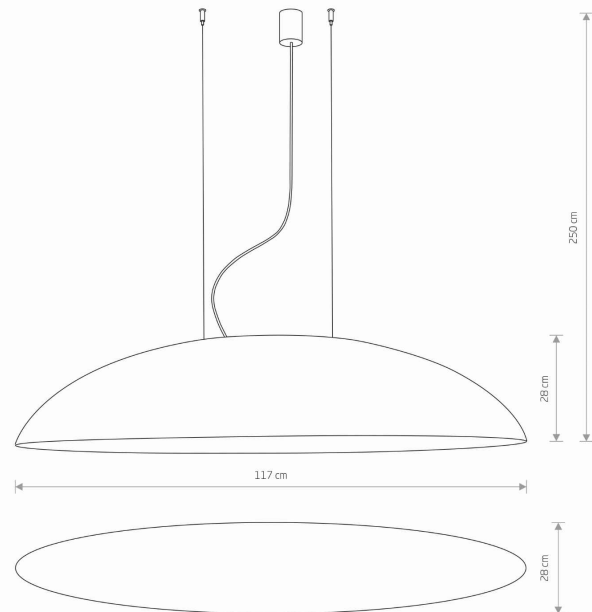

LUMINAIRE MODEL

CANOE
10322

CATALOGUE GROUP
COUNTRY OF ORIGIN

—
MADE IN POLAND

LIGHT SOURCE **E27**
 LIGHT SOURCES TYPE **Replaceable**
 MAXIMUM WATTAGE **5x40W**
 LAMP INCLUDES SOURCE OF LIGHT **No**
 NUMBER OF LIGHT SOURCES **5**
 IP **IP20**
Interior use

PACKAGE DIMENSIONS (L/W/H) **118cm/29cm/27cm**

NET/GROSS WEIGHT **4,3kg/5,9kg**

ASSEMBLY METHOD **Linka**

LEADING/SUPPLEMENTARY COLOR **Black, Copper**

MATERIALS **Composite, Steel**

STYLE **Modern**

ELECTRICAL SECURITY CLASS **I**

POWER SUPPLY **220-230V/50/60Hz**

DIMENSIONS

5 903 139 103 220