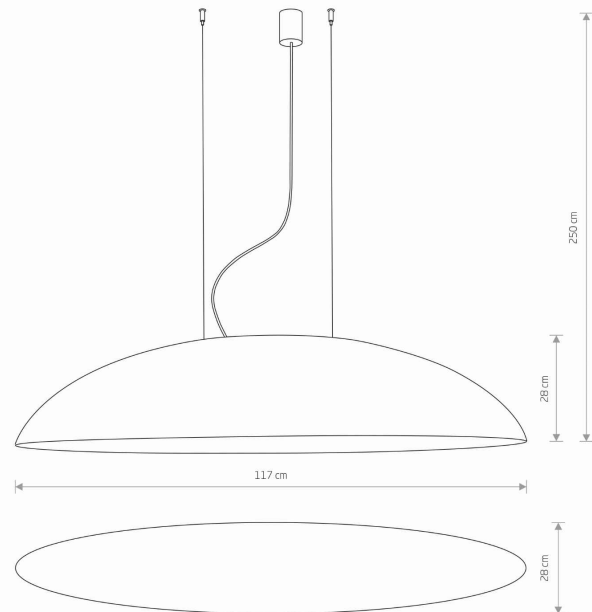

LUMINAIRE MODEL

CANOE
10326

CATALOGUE GROUP
COUNTRY OF ORIGIN

—
MADE IN POLAND

LIGHT SOURCE **E27**
 LIGHT SOURCES TYPE **Replaceable**
 MAXIMUM WATTAGE **40W**
 LAMP INCLUDES SOURCE OF LIGHT **No**
 NUMBER OF LIGHT SOURCES **5**
 IP **IP20**
Interior use

PACKAGE DIMENSIONS (L/W/H) **118cm/29cm/27cm**

NET/GROSS WEIGHT **4.30kg/5.90kg**

ASSEMBLY METHOD **Linka**

LEADING/SUPPLEMENTARY COLOR **White, Copper**

MATERIALS **Composite, Steel**

STYLE **Modern**

ELECTRICAL SECURITY CLASS **I**

POWER SUPPLY **220-230V/50/60Hz**

DIMENSIONS

5 903 139 103 268