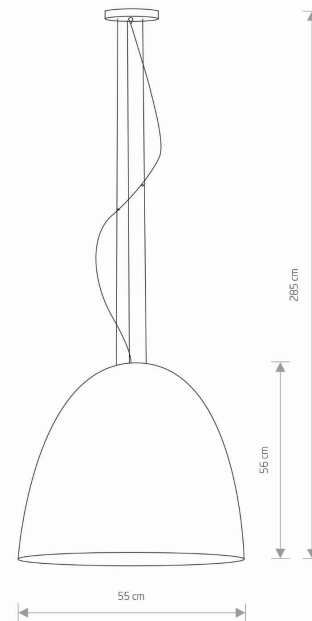

LUMINAIRE MODEL

EGG L
10324

CATALOGUE GROUP
COUNTRY OF ORIGIN

—
MADE IN POLAND

LIGHT SOURCE **E27**
 LIGHT SOURCES TYPE **Replaceable**
 MAXIMUM WATTAGE **40W**
 LAMP INCLUDES SOURCE OF LIGHT **No**
 NUMBER OF LIGHT SOURCES **5**
 IP **IP20**
Interior use

PACKAGE DIMENSIONS (L/W/H) **56cm/56cm/53cm**

NET/GROSS WEIGHT **3,5kg/5,6kg**

ASSEMBLY METHOD **Direct assembly**

LEADING/SUPPLEMENTARY COLOR **White,Copper**

MATERIALS **Composite,Steel**

STYLE **Modern**

ELECTRICAL SECURITY CLASS **I**

POWER SUPPLY **~220-230V/50/60Hz**

DIMENSIONS

5 9 0 3 1 3 9 1 0 3 2 4 4