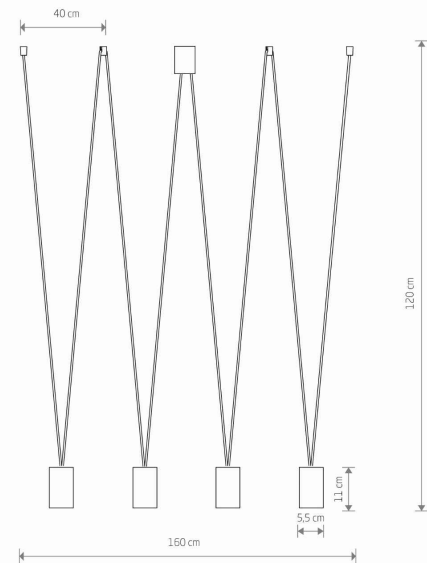

LUMINAIRE MODEL

**MORE EYE**  
**7824**

CATALOGUE GROUP  
COUNTRY OF ORIGIN

**KATALOG 2022**  
**MADE IN POLAND**

LIGHT SOURCE **GU10**  
 LIGHT SOURCES TYPE **Replaceable**  
 MAXIMUM WATTAGE **10W only LED**  
 LAMP INCLUDES SOURCE OF LIGHT **No**  
 NUMBER OF LIGHT SOURCES **4**  
 IP **IP20**  
**Interior use**

PACKAGE DIMENSIONS (L/W/H) **20.5cm/20.5cm/16.5cm**

NET/GROSS WEIGHT **1.58kg/1.72kg**

ASSEMBLY METHOD **Bridge**

LEADING/SUPPLEMENTARY COLOR **White**

MATERIALS **Painted steel**

STYLE **Modern**

ELECTRICAL SECURITY CLASS **I**

POWER SUPPLY **220-230V/50/60Hz**

**DIMENSIONS**

5 903139782494

**Nowodvorski**  
LIGHTING