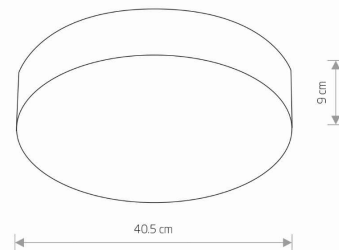

LUMINAIRE MODEL

ARENA LED
10176

CATALOGUE GROUP
COUNTRY OF ORIGIN

—
MADE IN POLAND

LIGHT SOURCE **LED**
 LIGHT SOURCES TYPE **Integrated**
 MAXIMUM WATTAGE **18W**
 LAMP INCLUDES SOURCE OF LIGHT **Yes**
 NUMBER OF LIGHT SOURCES **1**
 IP **IP20**
Interior use
 LIFETIME **50000h**

THIS PRODUCT 10176 CONTAINS A LIGHT SOURCE 10103 OF ENERGY EFFICIENCY CLASS: D

PACKAGE DIMENSIONS **41cm/41cm/11cm**
(L/W/H)

NET/GROSS WEIGHT **1.73kg/2.08kg**
 ASSEMBLY METHOD **Direct assembly**
 LEADING/SUPPLEMENTARY COLOR **Black,White**
 MATERIALS **Painted steel,Plastic PMMA**
 ELECTRICAL SECURITY CLASS **I**
 POWER SUPPLY **~220-230V/50/60Hz**

DIMENSIONS

5 903139101769

Item No.	POWER	COLOR TEMP	LUMEN	BEAM ANGLE	CRI	IP	LED BRAND	DRIVER BRAND	LIFETIME	WARRANTY
10176	18W	4000K	1600lm	100°	≥ 80	IP20	—	—	50000h	—