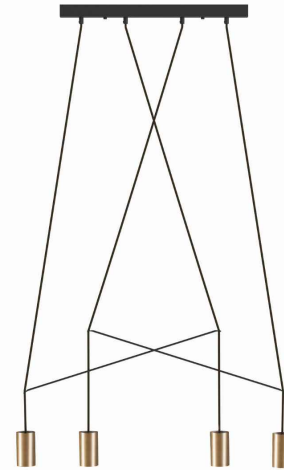

LUMINAIRE MODEL

IMBRIA
7957

CATALOGUE GROUP
COUNTRY OF ORIGIN

KATALOG 2022
MADE IN POLAND

LIGHT SOURCE **GU10**
LIGHT SOURCES TYPE **Replaceable**
MAXIMUM WATTAGE **10W only LED**
LAMP INCLUDES SOURCE OF LIGHT **No**
NUMBER OF LIGHT SOURCES **4**
IP **IP20**
Interior use

PACKAGE DIMENSIONS (L/W/H) **68cm/12cm/8,5cm**
NET/GROSS WEIGHT **2,1kg/2,2kg**
ASSEMBLY METHOD **Bridge**
LEADING/SUPPLEMENTARY COLOR **Brass,Black**
MATERIALS **Solid brass,Braided cable,Painted steel**
STYLE **Modern**
ELECTRICAL SECURITY CLASS **I**
POWER SUPPLY **220-230V/50/60Hz**

DIMENSIONS