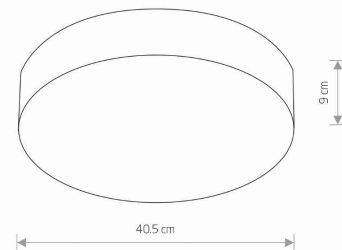

LUMINAIRE MODEL

ARENA LED
10180

CATALOGUE GROUP
COUNTRY OF ORIGIN

—
MADE IN POLAND

LIGHT SOURCE **LED**
 LIGHT SOURCES TYPE **Integrated**
 MAXIMUM WATTAGE **18W**
 LAMP INCLUDES SOURCE OF LIGHT **Yes**
 NUMBER OF LIGHT SOURCES **1**
 IP **IP20**
Interior use
 LIFETIME **50000h**

THIS PRODUCT 10180 CONTAINS A LIGHT SOURCE 10103 OF ENERGY EFFICIENCY CLASS: D

PACKAGE DIMENSIONS **41cm/41cm/11cm**
(L/W/H)

NET/GROSS WEIGHT **1.89kg/2.24kg**
 ASSEMBLY METHOD **Direct assembly**
 LEADING/SUPPLEMENTARY COLOR **Graphite,White**
 MATERIALS **Painted steel,Plastic PMMA**
 ELECTRICAL SECURITY CLASS **I**
 POWER SUPPLY **~220-230V/50/60Hz**

DIMENSIONS

5 9 0 3 1 3 9 1 0 1 8 0 6

Item No.	POWER	COLOR TEMP	LUMEN	BEAM ANGLE	CRI	IP	LED BRAND	DRIVER BRAND	LIFETIME	WARRANTY
10180	18W	4000K	1600lm	100°	≥ 80	IP20	—	—	50000h	—