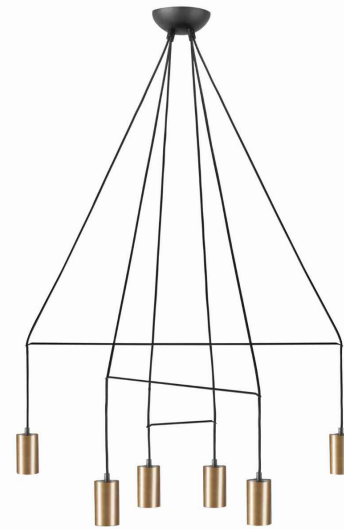

LUMINAIRE MODEL

**IMBRIA**  
**7956**

CATALOGUE GROUP  
COUNTRY OF ORIGIN

**KATALOG 2022**  
**MADE IN POLAND**

LIGHT SOURCE **GU10**  
 LIGHT SOURCES TYPE **Replaceable**  
 MAXIMUM WATTAGE **10W only LED**  
 LAMP INCLUDES SOURCE OF LIGHT **No**  
 NUMBER OF LIGHT SOURCES **6**  
 IP **IP20**  
**Interior use**

PACKAGE DIMENSIONS (L/W/H) **92cm/26cm/15cm**  
 NET/GROSS WEIGHT **2,1kg/2,75kg**  
 ASSEMBLY METHOD **Bridge**  
 LEADING/SUPPLEMENTARY COLOR **Brass,Black**  
 MATERIALS **Solid brass,Braided cable,Painted steel**  
 STYLE **Modern**  
 ELECTRICAL SECURITY CLASS **I**  
 POWER SUPPLY **220-230V/50/60Hz**

DIMENSIONS

5 903139795692