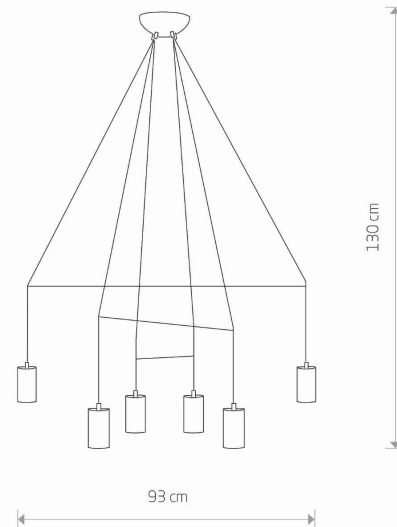

LUMINAIRE MODEL

**IMBRIA**  
**7956**

CATALOGUE GROUP  
COUNTRY OF ORIGIN

**KATALOG 2022**  
**MADE IN POLAND**

LIGHT SOURCE **GU10**  
 LIGHT SOURCES TYPE **Replaceable**  
 MAXIMUM WATTAGE **10W only LED**  
 LAMP INCLUDES SOURCE OF LIGHT **No**  
 NUMBER OF LIGHT SOURCES **6**  
 IP **IP20**  
**Interior use**

PACKAGE DIMENSIONS (L/W/H) **92cm/26cm/15cm**  
 NET/GROSS WEIGHT **2,1kg/2,75kg**  
 ASSEMBLY METHOD **Bridge**  
 LEADING/SUPPLEMENTARY COLOR **Brass,Black**  
 MATERIALS **Solid brass,Braided cable,Painted steel**  
 STYLE **Modern**  
 ELECTRICAL SECURITY CLASS **I**  
 POWER SUPPLY **220-230V/50/60Hz**

DIMENSIONS

5 903139795692