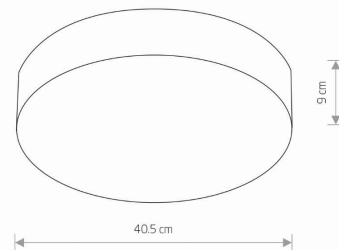

LUMINAIRE MODEL

ARENA LED
10185

CATALOGUE GROUP
COUNTRY OF ORIGIN

—
MADE IN POLAND

LIGHT SOURCE **LED**
 LIGHT SOURCES TYPE **Integrated**
 MAXIMUM WATTAGE **18W**
 LAMP INCLUDES SOURCE OF LIGHT **Yes**
 NUMBER OF LIGHT SOURCES **1**
 IP **IP20**
Interior use
 LIFETIME **50000h**

THIS PRODUCT 10185 CONTAINS A LIGHT SOURCE 10103 OF ENERGY EFFICIENCY CLASS: D

PACKAGE DIMENSIONS **41cm/41cm/11cm**
(L/W/H)

NET/GROSS WEIGHT **1.89kg/2.24kg**
 ASSEMBLY METHOD **Direct assembly**
 LEADING/SUPPLEMENTARY COLOR **White,White**
 MATERIALS **Painted steel,Plastic PMMA**
 ELECTRICAL SECURITY CLASS **I**
 POWER SUPPLY **~220-230V/50/60Hz**

DIMENSIONS

5 9 0 3 1 3 9 1 0 1 8 5 1

Item No.	POWER	COLOR TEMP	LUMEN	BEAM ANGLE	CRI	IP	LED BRAND	DRIVER BRAND	LIFETIME	WARRANTY
10185	18W	4000K	1600lm	100°	≥ 80	IP20	—	—	50000h	—