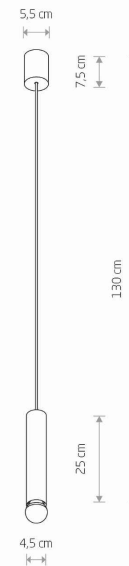

LUMINAIRE MODEL

BATON
7851

CATALOGUE GROUP
COUNTRY OF ORIGIN

KATALOG 2022
MADE IN POLAND

LIGHT SOURCE **E27**
LIGHT SOURCES TYPE **Replaceable**
MAXIMUM WATTAGE **10W only LED**
LAMP INCLUDES SOURCE OF LIGHT **No**
NUMBER OF LIGHT SOURCES **1**
IP **IP20**
Interior use

PACKAGE DIMENSIONS (L/W/H) **44cm/8cm/8cm**
NET/GROSS WEIGHT **0.7kg/0.82kg**
ASSEMBLY METHOD **Bridge**
LEADING/SUPPLEMENTARY COLOR **Brass,Black**
MATERIALS **Solid brass,Painted steel**
STYLE **Modern**
ELECTRICAL SECURITY CLASS **I**
POWER SUPPLY **220-230V/50/60Hz**

DIMENSIONS

5 9 0 3 1 3 9 7 8 5 1 9 8