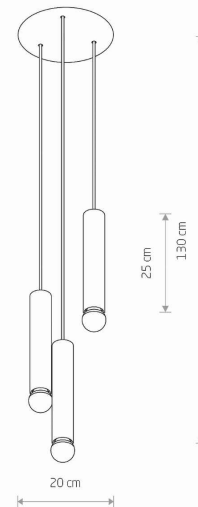

LUMINAIRE MODEL

BATON
7855

CATALOGUE GROUP
COUNTRY OF ORIGIN

KATALOG 2022
MADE IN POLAND

LIGHT SOURCE **E27**
 LIGHT SOURCES TYPE **Replaceable**
 MAXIMUM WATTAGE **10W only LED**
 LAMP INCLUDES SOURCE OF LIGHT **No**
 NUMBER OF LIGHT SOURCES **3**
 IP **IP20**
Interior use

PACKAGE DIMENSIONS (L/W/H) **45cm/21cm/12.5cm**

NET/GROSS WEIGHT **2.02kg/2.2kg**

ASSEMBLY METHOD **Direct assembly**

LEADING/SUPPLEMENTARY COLOR **Brass,Black**

MATERIALS **Solid brass,Painted steel**

STYLE **Glamour**

ELECTRICAL SECURITY CLASS **I**

POWER SUPPLY **220-230V/50/60Hz**

DIMENSIONS

5 903139785594