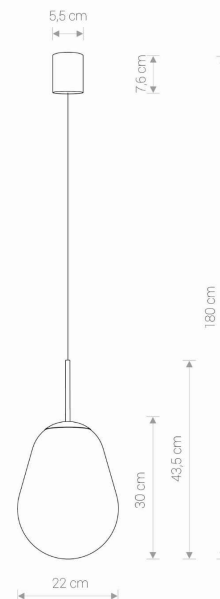

LUMINAIRE MODEL

PEAR S
7800

CATALOGUE GROUP
COUNTRY OF ORIGIN

KATALOG 2022
MADE IN POLAND

LIGHT SOURCE **E27**
LIGHT SOURCES TYPE **Replaceable**
MAXIMUM WATTAGE **40W**
LAMP INCLUDES SOURCE OF LIGHT **No**
NUMBER OF LIGHT SOURCES **1**
IP **IP20**
Interior use

PACKAGE DIMENSIONS (L/W/H) **26cm/26cm/49cm**

NET/GROSS WEIGHT **1.64kg/2.4kg**

ASSEMBLY METHOD **Bridge**

LEADING/SUPPLEMENTARY COLOR **Transparent, Black**

MATERIALS **Glass, Painted steel**

STYLE **Modern**

ELECTRICAL SECURITY CLASS **I**

POWER SUPPLY **220-230V/50/60Hz**

DIMENSIONS

5 903139780094