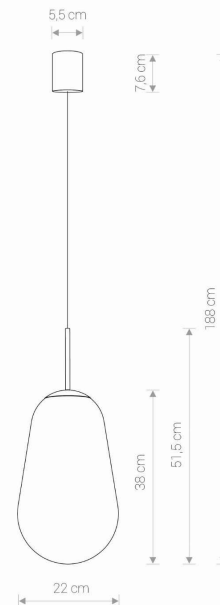

LUMINAIRE MODEL

**PEAR L  
7797**

CATALOGUE GROUP  
COUNTRY OF ORIGIN

**KATALOG 2022  
MADE IN POLAND**

LIGHT SOURCE **E27**  
LIGHT SOURCES TYPE **Replaceable**  
MAXIMUM WATTAGE **40W**  
LAMP INCLUDES SOURCE OF LIGHT **No**  
NUMBER OF LIGHT SOURCES **1**  
IP **IP20**  
**Interior use**

PACKAGE DIMENSIONS (L/W/H) **26cm/26cm/64cm**  
NET/GROSS WEIGHT **2.23kg/3.08kg**  
ASSEMBLY METHOD **Bridge**  
LEADING/SUPPLEMENTARY COLOR **Transparent, Black**  
MATERIALS **Glass, Painted steel**  
STYLE **Modern**  
ELECTRICAL SECURITY CLASS **I**  
POWER SUPPLY **220-230V/50/60Hz**

DIMENSIONS

5 903139779791