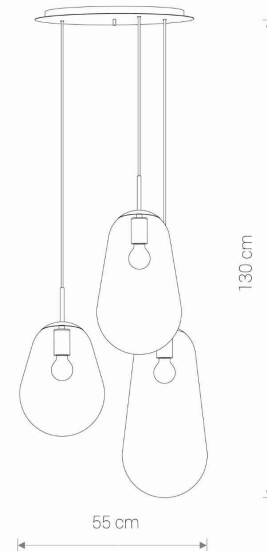

Nowodvorski
LIGHTING

CATALOGUE CARD

LUMINAIRE MODEL

PEAR
7794

CATALOGUE GROUP
COUNTRY OF ORIGIN

KATALOG 2022
MADE IN POLAND

LIGHT SOURCE **E27**
LIGHT SOURCES TYPE **Replaceable**
MAXIMUM WATTAGE **40W**
LAMP INCLUDES SOURCE OF LIGHT **No**
NUMBER OF LIGHT SOURCES **3**
IP **IP20**
Interior use

PACKAGE DIMENSIONS (L/W/H) **51cm/29cm/77cm**

NET/GROSS WEIGHT **5.89kg/8.36kg**

ASSEMBLY METHOD **Direct assembly**

LEADING/SUPPLEMENTARY COLOR **Transparent, Brass**

MATERIALS **Glass, Brass-plated steel, Painted steel**

STYLE **Modern**

ELECTRICAL SECURITY CLASS **I**

POWER SUPPLY **220-230V/50/60Hz**

DIMENSIONS

5 903139779494