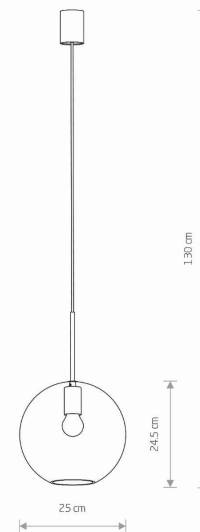

## CATALOGUE CARD

LUMINAIRE MODEL

**SPHERE L**  
**7850**

CATALOGUE GROUP  
COUNTRY OF ORIGIN

**KATALOG 2022**  
**MADE IN POLAND**

LIGHT SOURCE **E27**  
LIGHT SOURCES TYPE **Replaceable**  
MAXIMUM WATTAGE **40W**  
LAMP INCLUDES SOURCE OF LIGHT **No**  
NUMBER OF LIGHT SOURCES **1**  
IP **IP20**  
**Interior use**

PACKAGE DIMENSIONS (L/W/H) **31cm/31cm/36cm**

NET/GROSS WEIGHT **1.23kg/2.1kg**

ASSEMBLY METHOD **Bridge**

LEADING/SUPPLEMENTARY COLOR **Transparent, Black**

MATERIALS **Glass, Painted steel**

STYLE **Modern**

ELECTRICAL SECURITY CLASS **I**

POWER SUPPLY **220-230V/50/60Hz**

DIMENSIONS

5 903139785099