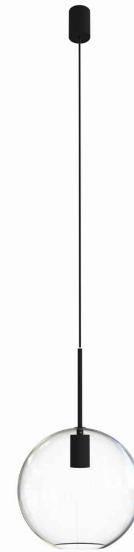

## CATALOGUE CARD

LUMINAIRE MODEL

**SPHERE L**  
**7850**

CATALOGUE GROUP  
COUNTRY OF ORIGIN

**KATALOG 2022**  
**MADE IN POLAND**

LIGHT SOURCE **E27**  
LIGHT SOURCES TYPE **Replaceable**  
MAXIMUM WATTAGE **40W**  
LAMP INCLUDES SOURCE OF LIGHT **No**  
NUMBER OF LIGHT SOURCES **1**  
IP **IP20**  
**Interior use**

PACKAGE DIMENSIONS (L/W/H) **31cm/31cm/36cm**

NET/GROSS WEIGHT **1.23kg/2.1kg**

ASSEMBLY METHOD **Bridge**

LEADING/SUPPLEMENTARY COLOR **Transparent, Black**

MATERIALS **Glass, Painted steel**

STYLE **Modern**

ELECTRICAL SECURITY CLASS **I**

POWER SUPPLY **220-230V/50/60Hz**

DIMENSIONS

5 903139785099