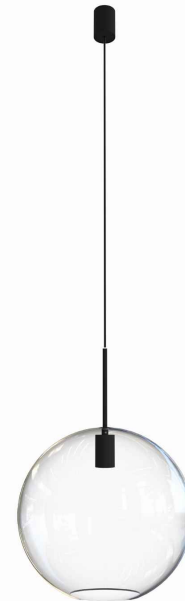

LUMINAIRE MODEL

SPHERE XL
7846

CATALOGUE GROUP
COUNTRY OF ORIGIN

KATALOG 2022
MADE IN POLAND

LIGHT SOURCE **E27**
 LIGHT SOURCES TYPE **Replaceable**
 MAXIMUM WATTAGE **40W**
 LAMP INCLUDES SOURCE OF LIGHT **No**
 NUMBER OF LIGHT SOURCES **1**
 IP **IP20**
Interior use

PACKAGE DIMENSIONS (L/W/H) **40cm/40cm/44cm**

NET/GROSS WEIGHT **1.76kg/2.9kg**

ASSEMBLY METHOD **Bridge**

LEADING/SUPPLEMENTARY COLOR **Transparent, Black**

MATERIALS **Glass, Painted steel**

STYLE **Modern**

ELECTRICAL SECURITY CLASS **I**

POWER SUPPLY **220-230V/50/60Hz**

DIMENSIONS

5 903139784696