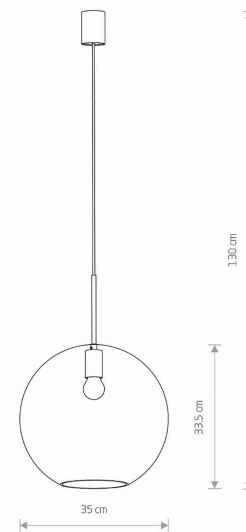

LUMINAIRE MODEL

SPHERE XL
7846

CATALOGUE GROUP
COUNTRY OF ORIGIN

KATALOG 2022
MADE IN POLAND

LIGHT SOURCE **E27**
 LIGHT SOURCES TYPE **Replaceable**
 MAXIMUM WATTAGE **40W**
 LAMP INCLUDES SOURCE OF LIGHT **No**
 NUMBER OF LIGHT SOURCES **1**
 IP **IP20**
Interior use

PACKAGE DIMENSIONS (L/W/H) **40cm/40cm/44cm**

NET/GROSS WEIGHT **1.76kg/2.9kg**

ASSEMBLY METHOD **Bridge**

LEADING/SUPPLEMENTARY COLOR **Transparent, Black**

MATERIALS **Glass, Painted steel**

STYLE **Modern**

ELECTRICAL SECURITY CLASS **I**

POWER SUPPLY **220-230V/50/60Hz**

DIMENSIONS

5 903139784696