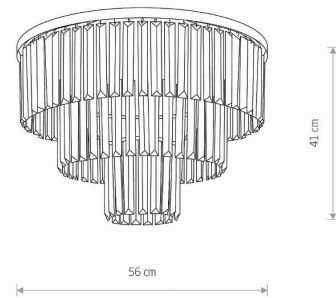

LUMINAIRE MODEL

**CRISTAL M  
7627**

CATALOGUE GROUP  
COUNTRY OF ORIGIN

**KATALOG 2022  
MADE IN POLAND**

LIGHT SOURCE **E14**  
 LIGHT SOURCES TYPE **Replaceable**  
 MAXIMUM WATTAGE **60W**  
 LAMP INCLUDES SOURCE OF LIGHT **No**  
 NUMBER OF LIGHT SOURCES **9**  
 IP **IP20**  
**Interior use**

PACKAGE DIMENSIONS (L/W/H) **57cm/57cm/30cm**

NET/GROSS WEIGHT **—/—**

ASSEMBLY METHOD **Direct assembly**

LEADING/SUPPLEMENTARY COLOR **Transparent, Black**

MATERIALS **Crystal, Painted steel**

STYLE **Glamour**

POWER SUPPLY **220-230V/50/60Hz**

DIMENSIONS

5 9 0 3 1 3 9 7 6 2 7 9 3