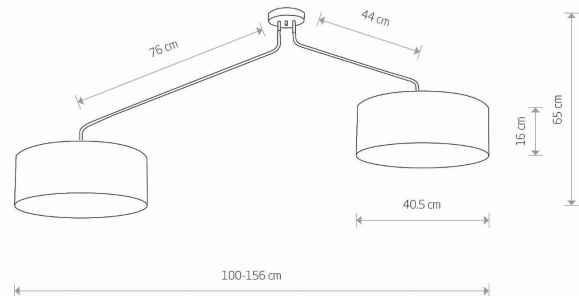

## CATALOGUE CARD

LUMINAIRE MODEL

**FALCON**  
**7948**

CATALOGUE GROUP  
COUNTRY OF ORIGIN

**KATALOG 2022**  
**MADE IN POLAND**

LIGHT SOURCE **E27**  
LIGHT SOURCES TYPE **Replaceable**  
MAXIMUM WATTAGE **25W only LED**  
LAMP INCLUDES SOURCE OF LIGHT **No**  
NUMBER OF LIGHT SOURCES **6**  
IP **IP20**  
**Interior use**

PACKAGE DIMENSIONS (L/W/H) **97cm/45cm/36cm**  
NET/GROSS WEIGHT **2.78kg/5.08kg**  
ASSEMBLY METHOD **Bridge**  
LEADING/SUPPLEMENTARY COLOR **Gray,White**  
MATERIALS **Fabric,Plastic,Painted steel**  
STYLE **Modern**  
ELECTRICAL SECURITY CLASS **I**  
POWER SUPPLY **220-230V/50/60Hz**

### DIMENSIONS

5 9 0 3 1 3 9 7 9 4 8 9 3