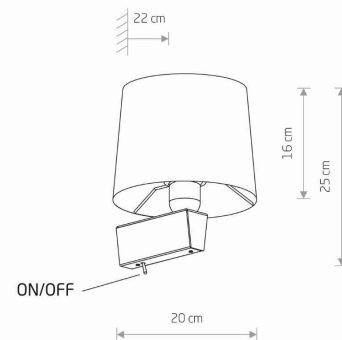

PACKAGE DIMENSIONS (L/W/H) **22cm/22cm/18,5cm**

NET/GROSS WEIGHT **0,52kg/0,79kg**

ASSEMBLY METHOD **Direct assembly**

LEADING/SUPPLEMENTARY COLOR **Gray,White**

MATERIALS **Fabric,Painted steel**

STYLE **Scandinavian**

ELECTRICAL SECURITY CLASS **I**

POWER SUPPLY **~230V/50/60Hz**

DIMENSIONS

5 903139820097